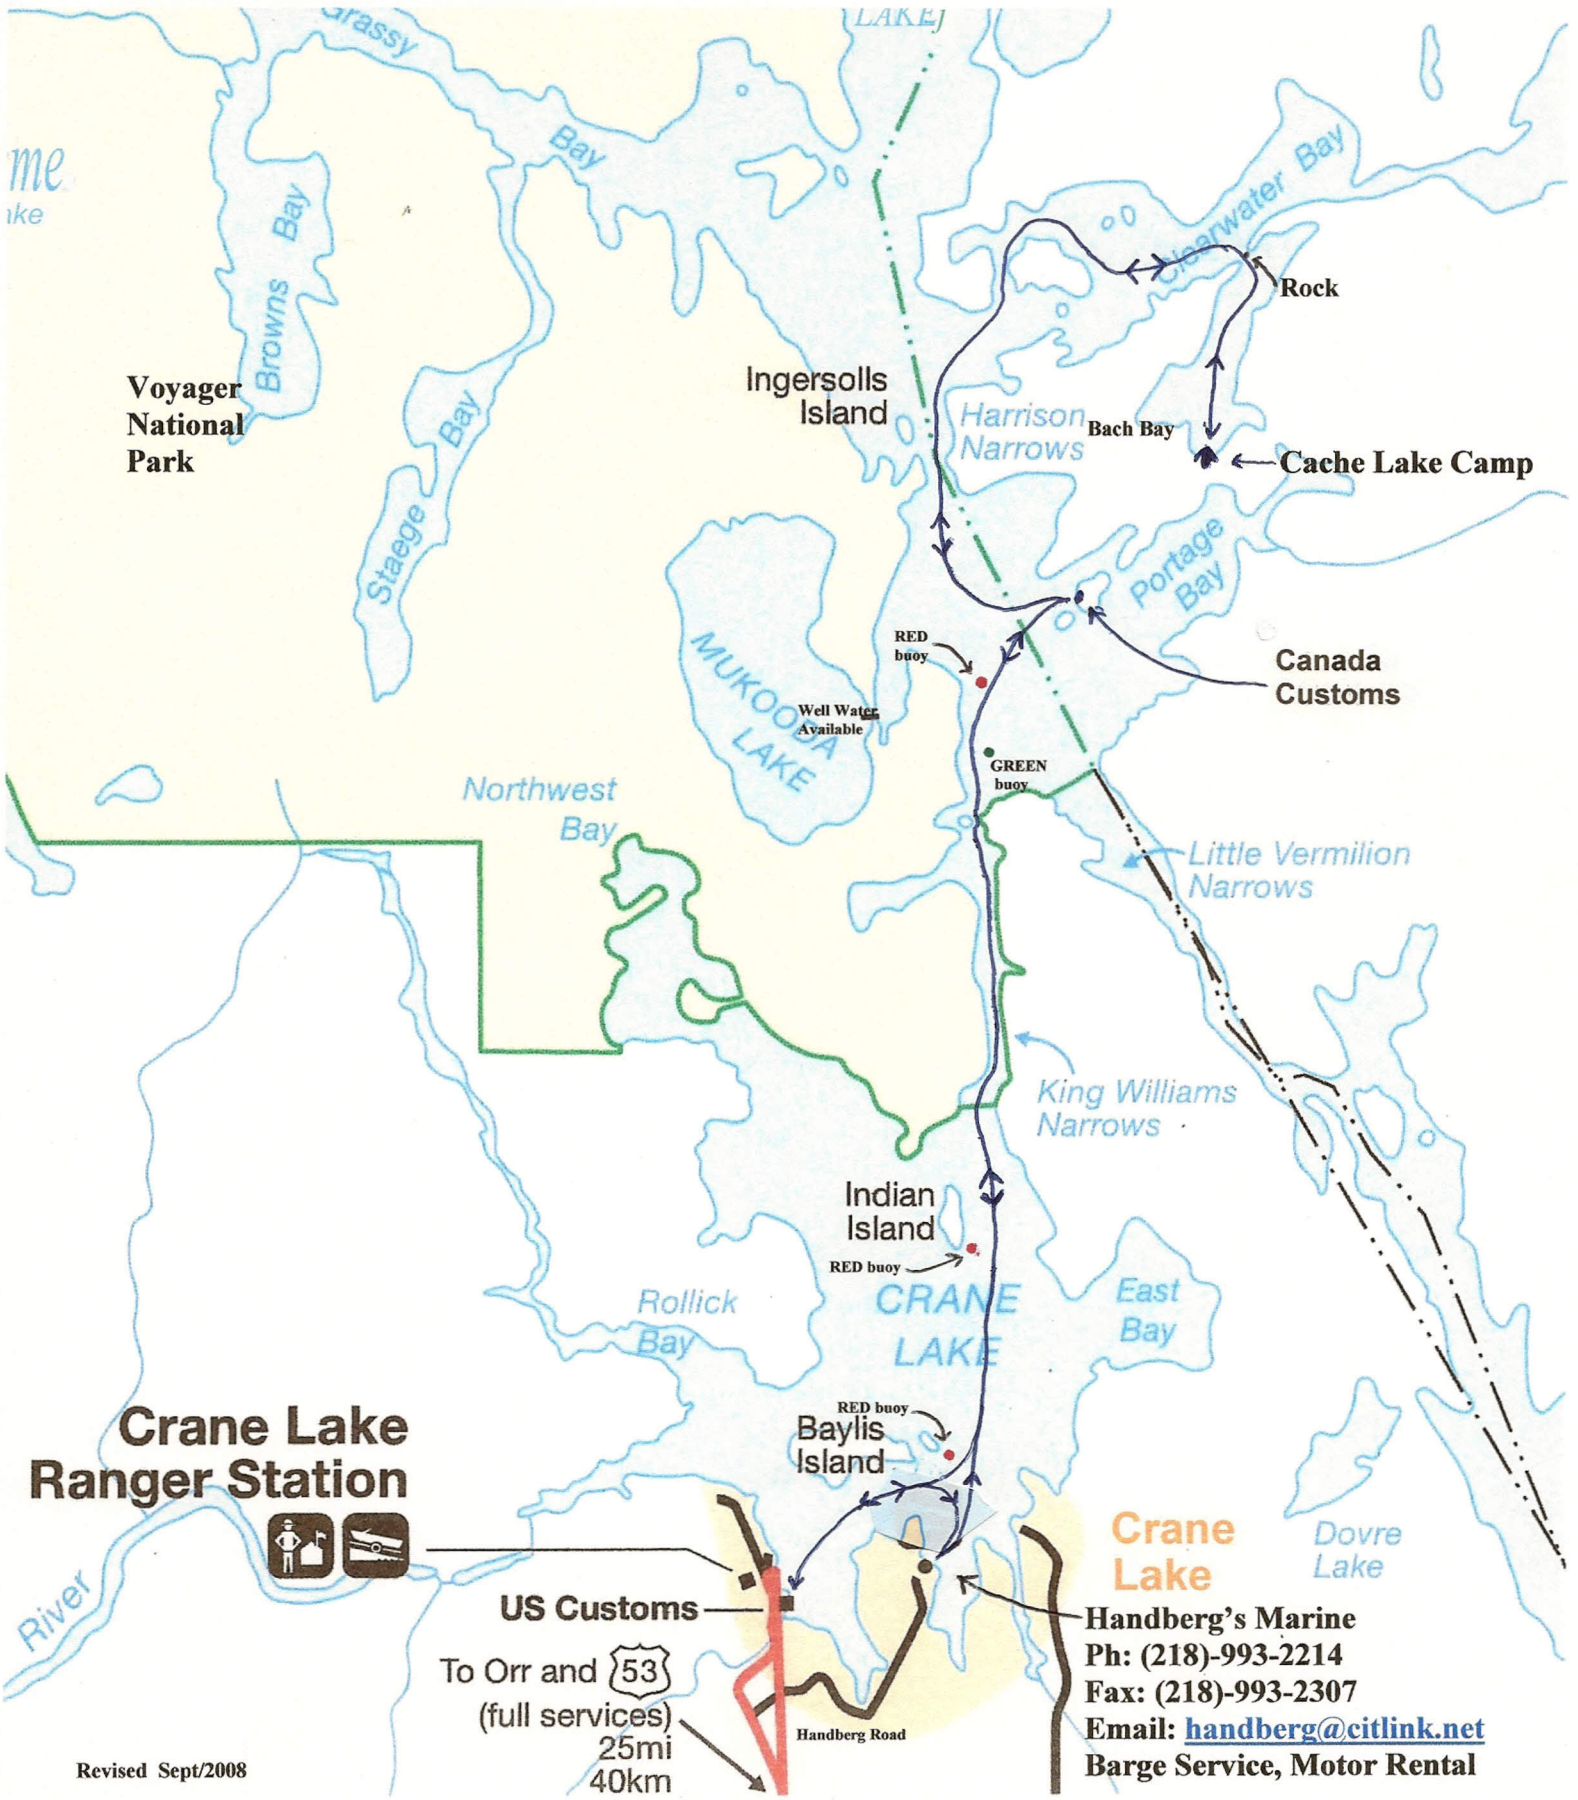

Not to Scale and NOT intended for navigation. Map created for informational purposes only.
Boat travel distance is approximately 12 miles.

**Crane Lake
Ranger Station**

US Customs

To Orr and 
(full services)
25mi
40km

**Crane
Lake**

Handberg's Marine
Ph: (218)-993-2214
Fax: (218)-993-2307
Email: handberg@citlink.net
Barge Service, Motor Rental

Revised Sept/2008